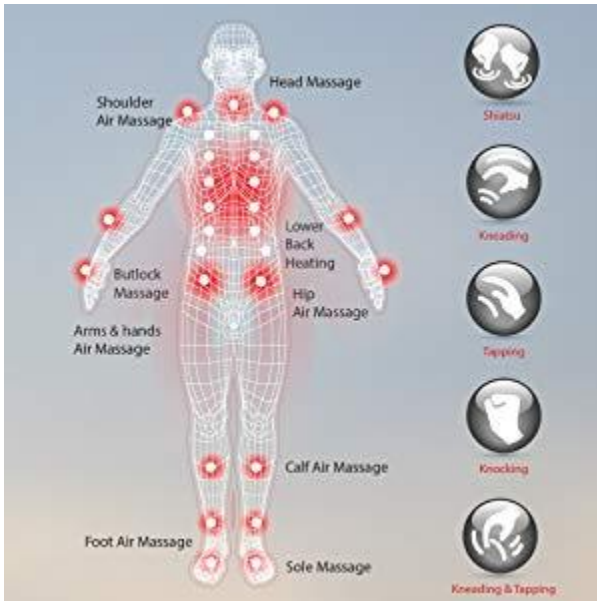

Buttlock L-Track Massage System

- Designed with innovative rollers that conform to the spine's natural shape. Dual rollers glide from the upper back all the way down to under the seat towards the gluteus muscles to provide user with a full body massage. The L-Track innovation is especially beneficial for persons with lower back agony, have sore or tight glute muscles, or experience the ill effects of sciatica.

Deep Tissue Massage

- Designed to provide a deep, human-like massage throughout the body and provide a stretching function also referred to as the "spinal decompression" program.

Quality & Affordability

Ease of Maintenance

- Save the hassle! Our chairs are simple and easy to install with no tools required (minimal 3-step process).

FULL BODY MASSAGE SYSTEM

Full Automatic Programs

- Features 4 fully Automatic Programs that are designed to mimic the actions of a professional massage therapist all throughout the body to provide a fully body stretching program.
- With vigorous air cells pinning your body in place, the chair moves you to a calculated routine, and slowly stretches out the leg and back muscles.

5 Manual Specific Targeted Massages

- Kneading, Tapping, Kneading + Tapping, Shiatsu, & Rolling.

Computerized Body Scan

- Built-in sensors automatically detect the length of the spine of the user to provide a more personalized, therapeutic massage. The scan allows the chair to precisely pinpoint where to massage and how to massage to enhance your experience.